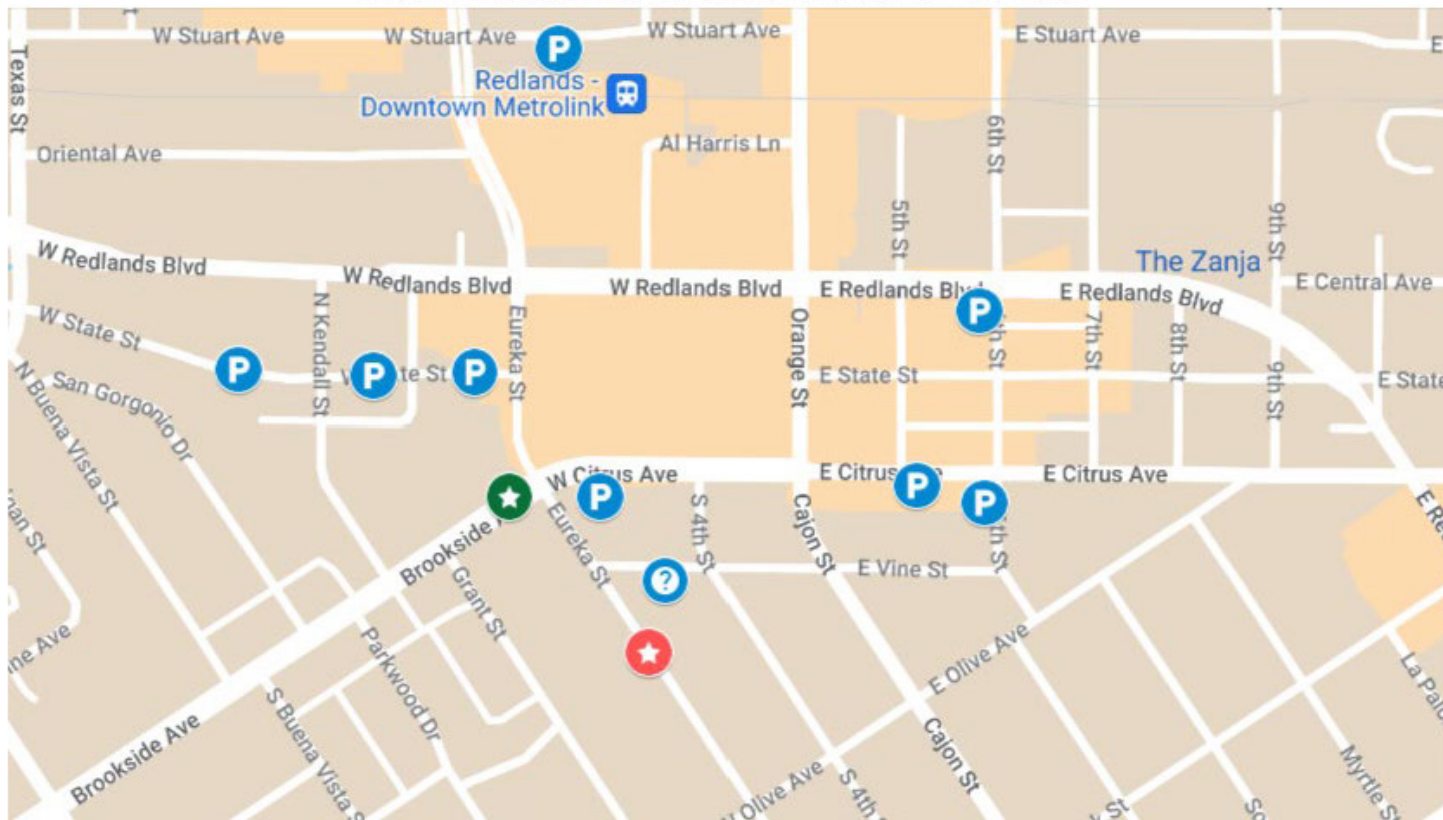

RUN THROUGH REDLANDS INFORMATION MAP

MAP LEGEND

Registration is at the AK Smiley Library: 125 W Vine St, Redlands, CA.

Parking is available throughout Redlands on the Street. Do not park where no parking signs are posted. There is a 3-story public parking garage at 250 W Stuart Ave, Redlands.

Starting point for all races is in front of the Redlands Post office located at 201 Brookside Ave, Redlands

Finish line for all race is off of Eureka Street near the AK Smiley Library.